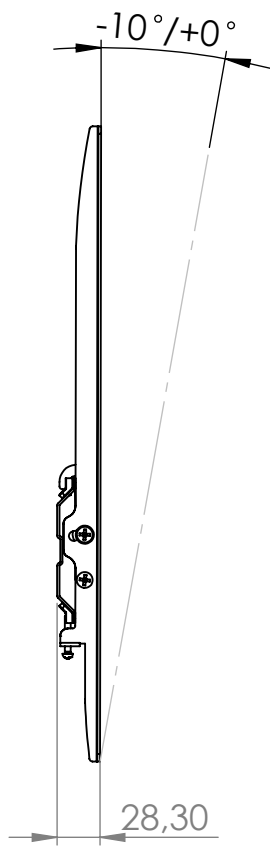

nach VESA-Standard 100x100, 100x200, 200x100, 200x200, 200x300, 300x100, 300x200, 300x300,
 300x400, 400x200, 400x300, 400x400, 500x400, 600x400
 ccording to the VESA standard 100x100, 100x200, 200x100, 200x200, 200x300, 300x100, 300x200, 300x300,
 300x400, 400x200, 400x300, 400x400, 500x400, 600x400

The information contained in this drawing is the sole property of Hama Company. Any reproduction in part or as a whole without the written permission of Hama Company is prohibited.

Alle Maße in mm / all dimensions in mm

hama		Allgemein-toleranzen DIN ISO 2768-mK		DIN 6 T1 - Proj.methode 1		Rohabmessung:	
		Datum		Name		Material:	
Erstellt		Gepr.		Freig.		Gewicht (kg): 0,000 Lagerplatz:	
Hama GmbH & Co KG 86653 Monheim/Germany www.hama.com		Schutzvermerk ISO 16016 beachten		Benennung / Description: TV-Wandhalterung / wall bracket		Artikelnummer / Part Number: 00220814	
Rev	Änderung	Datum	Name	Identnummer: 0000049173		Status	Format A3
						Maßstab / Scale 1:5	Blatt / von 1 / 1