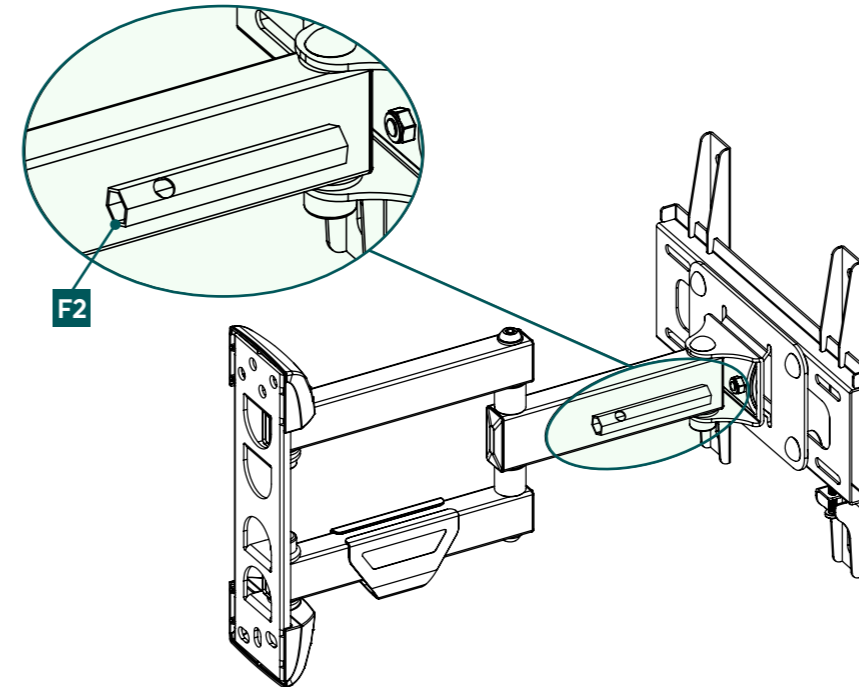

Installation kit

A1		8x60 (x3)
A2		Ø10x60 (x3)
A3		M8 (x3)
B1		M6 (x4)
B2		Ø8x10 (x4)
B3		Ø8x20 (x4)
C1		M6x12 (x4)
C2		M6x20 (x4)
D1		M8x12 (x4)
D2		M8x20 (x4)
D3		M8x30 (x4)
E1		M4x12 (x4)
E2		M4x20 (x4)
E3		M4x45 (x4)
F1		5x5 (x1)
F2		(x1)
F3		(x1)

1a Drilling the holes

1b Wall mounting the bracket

2 Mounting on the TV

3a Putting TV on bracket

3b Mounting TV on bracket

4 Adjustments

5 Adjustments