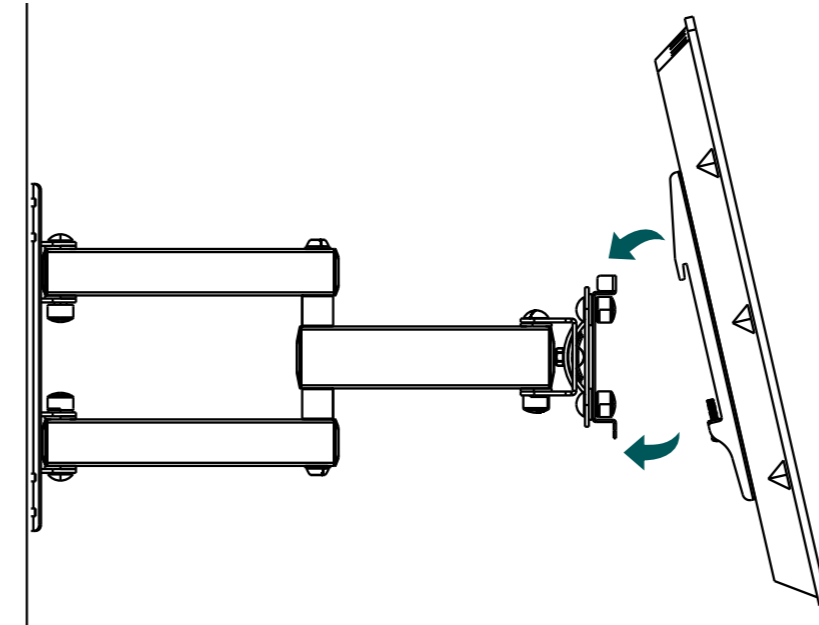

Installation kit

A1		8x60 (x3)
A2		Ø10x60 (x3)
A3		M8 (x3)
B1		M6 (x4)
B2		Ø8x10 (x4)
B3		Ø8x20 (x4)
C1		M6x12 (x4)
C2		M6x20 (x4)
D1		M8x12 (x4)
D2		M8x20 (x4)
D3		M8x30 (x4)
E1		M4x12 (x4)
E2		M4x20 (x4)
E3		M4x45 (x4)
F1		5x5 (x1)
F2		(x1)
F3		(x1)

1a Drilling the holes

1b Wall mounting the bracket

2 Mounting on the TV

3a Putting TV on bracket

3b Mounting TV on bracket

4 Adjustments

5 Adjustments