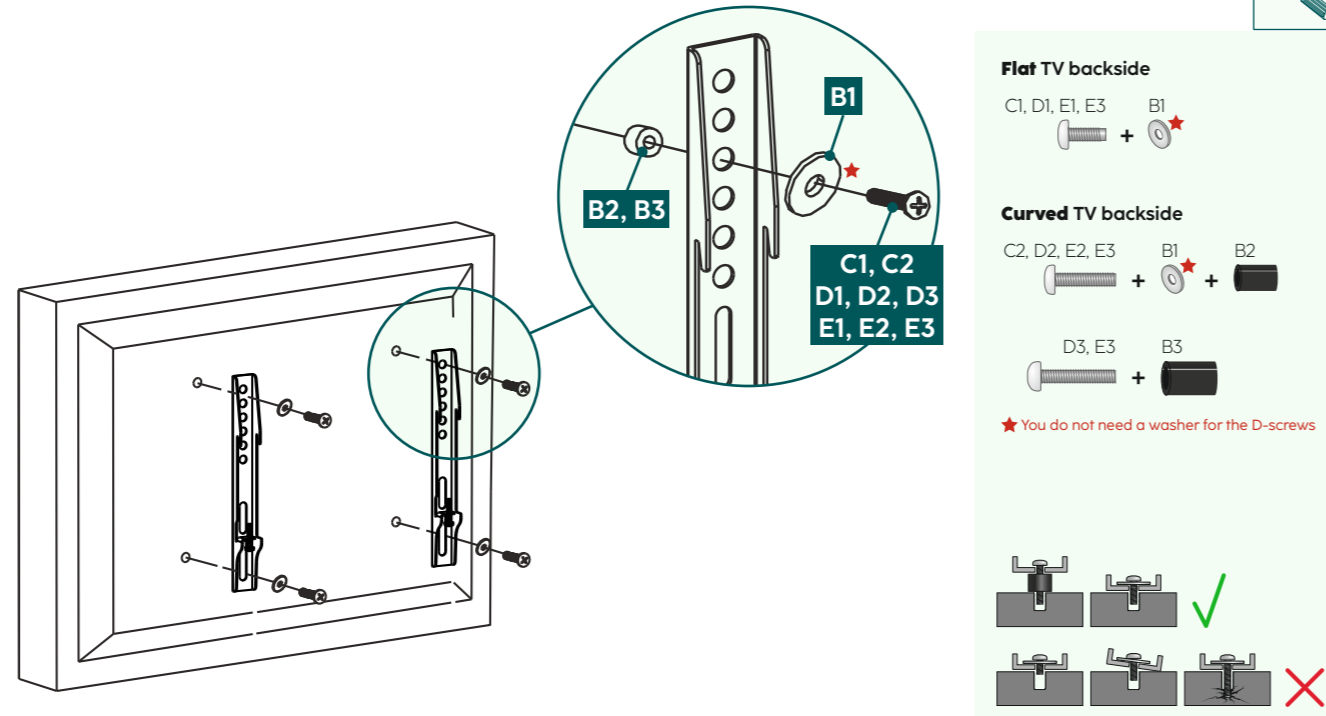

Installation kit

A1		8x60 (x3)
A2		Ø10x60 (x3)
A3		M8 (x3)
B1		M6 (x4)
B2		Ø8x10 (x4)
B3		Ø8x20 (x4)
C1		M6x12 (x4)
C2		M6x20 (x4)
D1		M8x12 (x4)
D2		M8x20 (x4)
D3		M8x30 (x4)
E1		M4x12 (x4)
E2		M4x20 (x4)
E3		M4x45 (x4)
F1		5x5 (x1)
F2		(x1)
F3		(x1)

1a Drilling the holes

1b Wall mounting the bracket

2 Mounting on the TV

3a Putting TV on bracket

3b Mounting TV on bracket

4 Adjustments

5 Adjustments