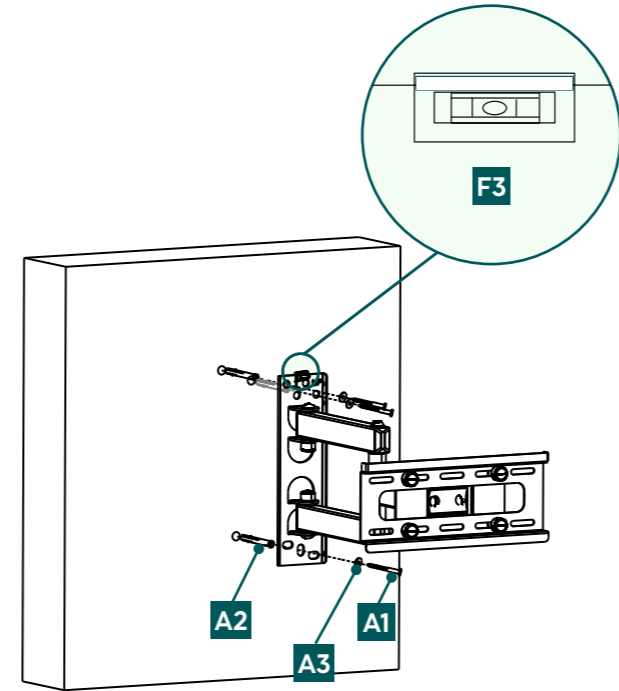

Installation kit

A1		8x60 (x3)
A2		Ø10x60 (x3)
A3		M8 (x3)
B1		M6 (x4)
B2		Ø8x10 (x4)
B3		Ø8x20 (x4)
C1		M6x12 (x4)
C2		M6x20 (x4)
D1		M8x12 (x4)
D2		M8x20 (x4)
D3		M8x30 (x4)
E1		M4x12 (x4)
E2		M4x20 (x4)
E3		M4x45 (x4)
F1		5x5 (x1)
F2		(x1)
F3		(x1)

1a Drilling the holes

1b Wall mounting the bracket

2 Mounting on the TV

3a Putting TV on bracket

3b Mounting TV on bracket

4 Adjustments

5 Adjustments