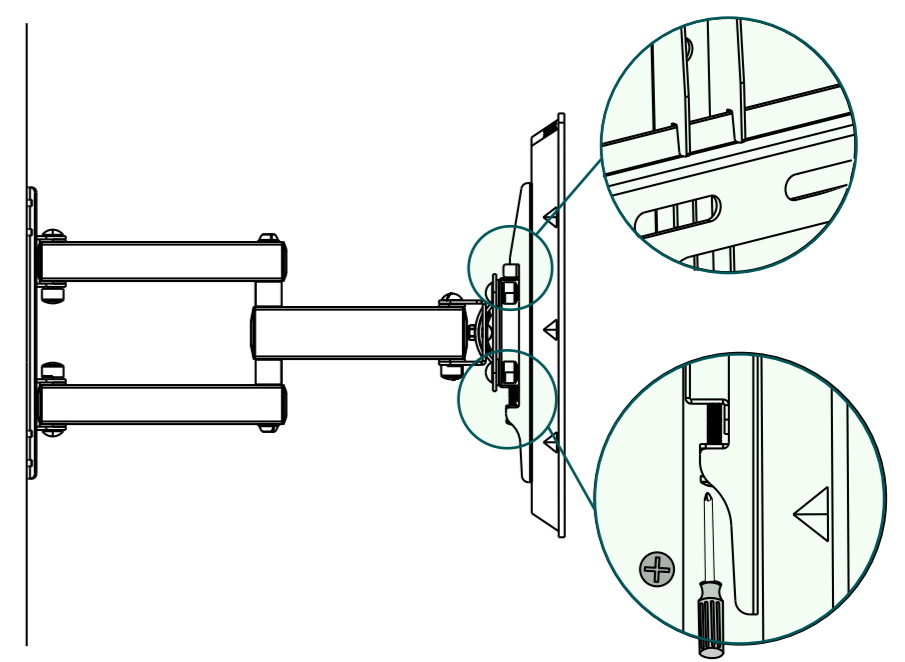

Installation kit

A1		8x60 (x3)
A2		Ø10x60 (x3)
A3		M8 (x3)
B1		M6 (x4)
B2		Ø8x10 (x4)
B3		Ø8x20 (x4)
C1		M6x12 (x4)
C2		M6x20 (x4)
D1		M8x12 (x4)
D2		M8x20 (x4)
D3		M8x30 (x4)
E1		M4x12 (x4)
E2		M4x20 (x4)
E3		M4x45 (x4)
F1		5x5 (x1)
F2		(x1)
F3		(x1)

1a Drilling the holes

1b Wall mounting the bracket

2 Mounting on the TV

3a Putting TV on bracket

3b Mounting TV on bracket

4 Adjustments

5 Adjustments