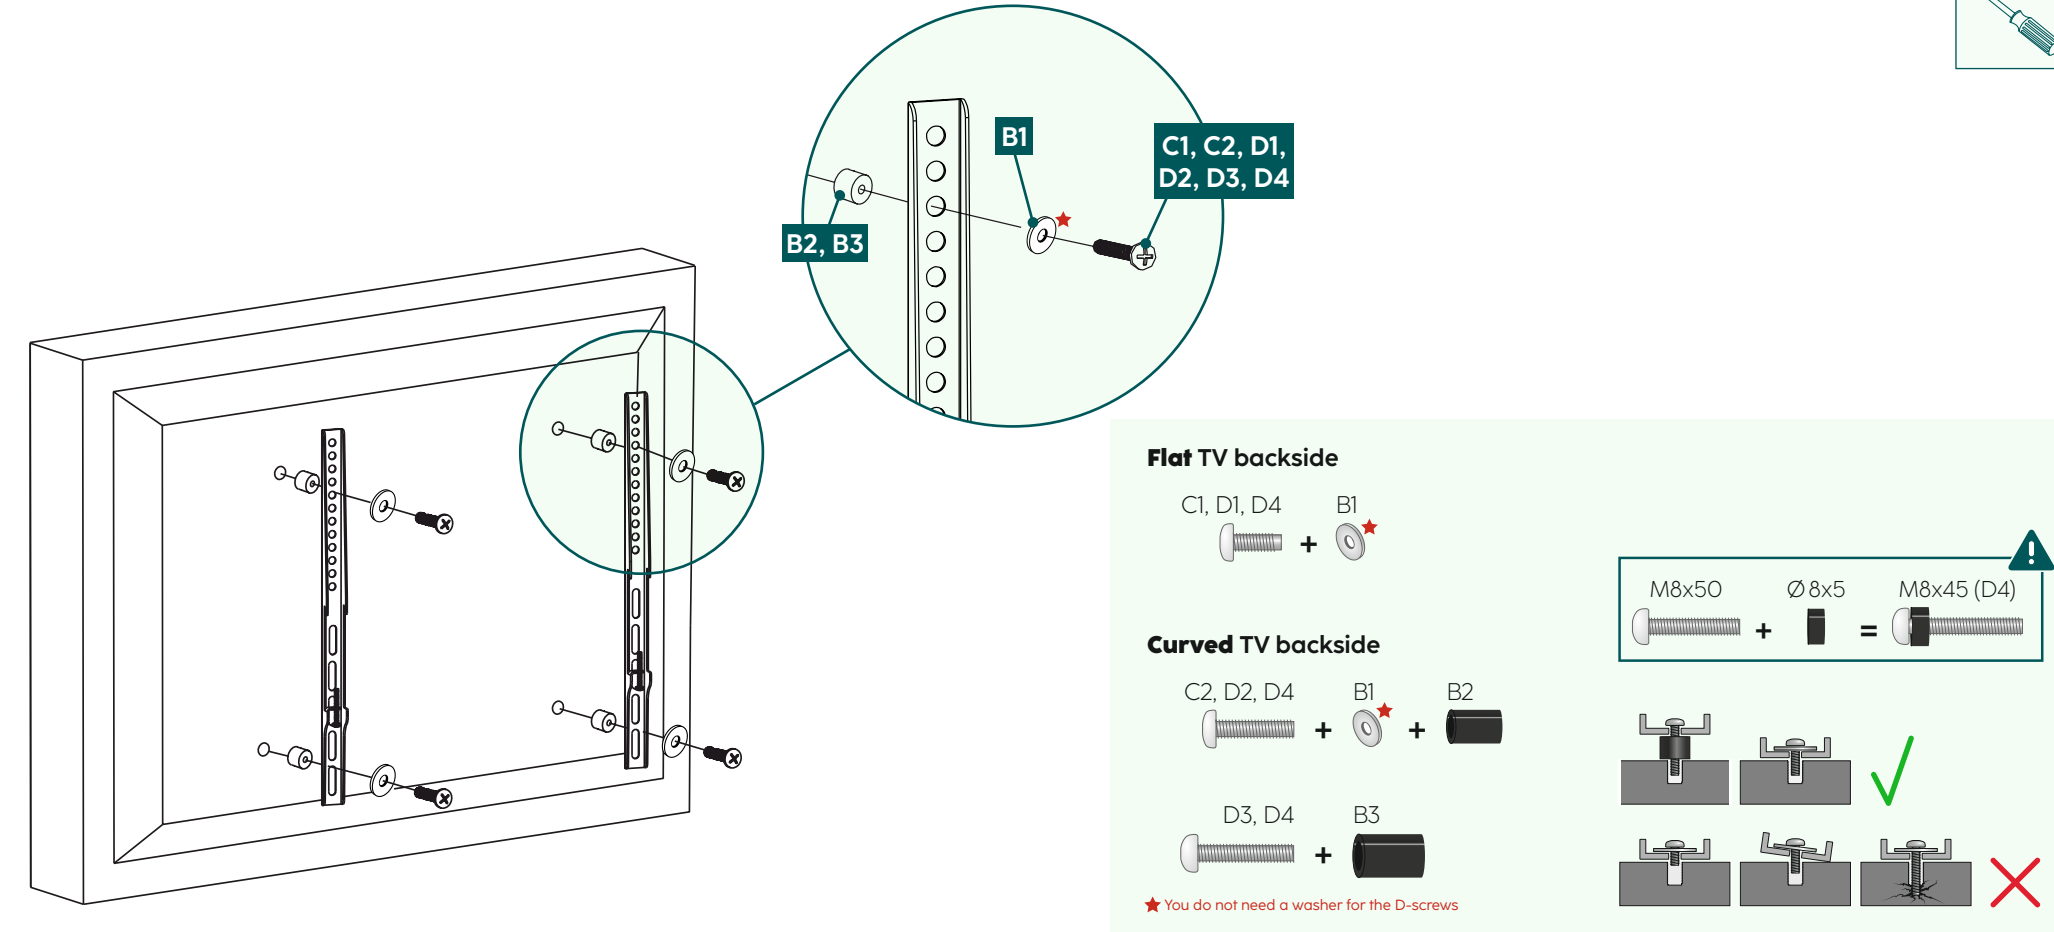

## Installation kit

<b>A1</b>		8x50 (x4)	<b>C2</b>		M6x20 (x4)
<b>A2</b>		Ø10x60 (x4)	<b>D1</b>		M8x12 (x4)
<b>A3</b>		M8 (x4)	<b>D2</b>		M8x20 (x4)
<b>B1</b>		M6 (x4)	<b>D3</b>		M8x30 (x4)
<b>B2</b>		Ø8x10 (x4)	<b>D4</b>		M8x50 (x4)
<b>B3</b>		Ø8x20 (x4)	<b>E1</b>		(x1)
<b>C1</b>		M6x12 (x4)			

## 1 Drilling the holes

## 2 Wall mounting the bracket

## 3 Mounting on backside of the TV