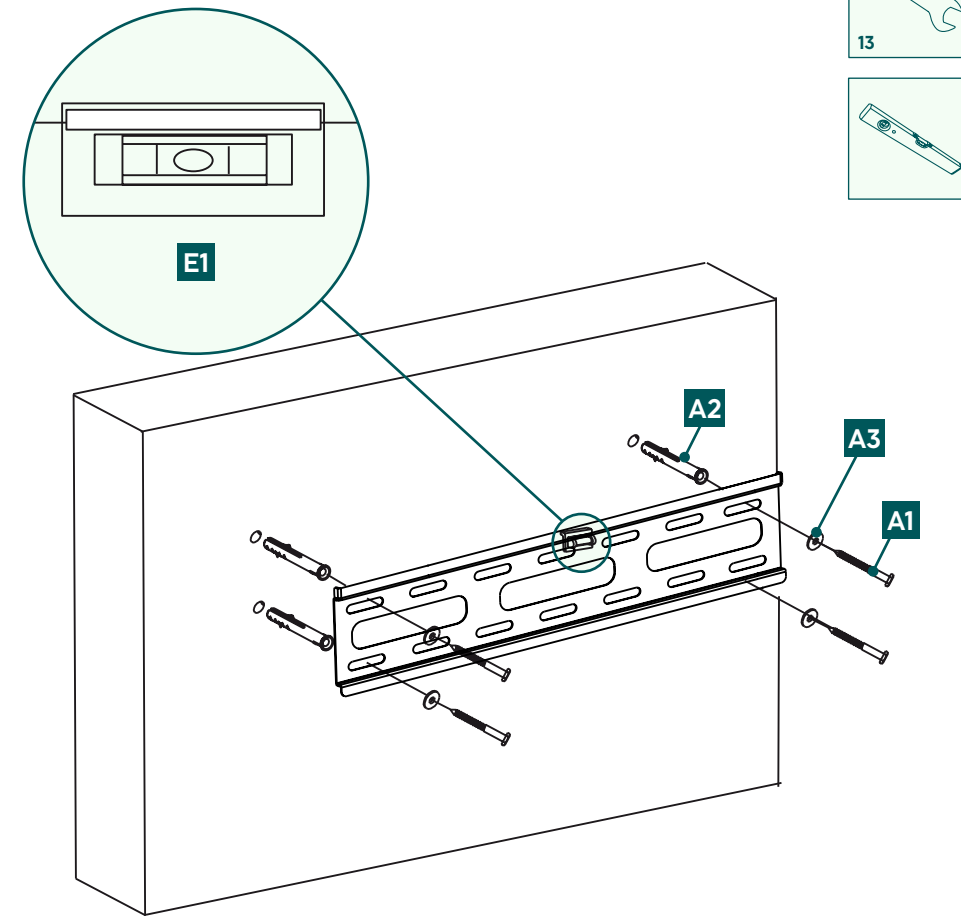

## Required tools

## Installation kit

<b>A1</b>		8x50 (x4)	<b>C2</b>		M6x20 (x4)
<b>A2</b>		Ø10x60 (x4)	<b>D1</b>		M8x12 (x4)
<b>A3</b>		M8 (x4)	<b>D2</b>		M8x20 (x4)
<b>B1</b>		M6 (x4)	<b>D3</b>		M8x30 (x4)
<b>B2</b>		Ø8x10 (x4)	<b>D4</b>		M8x50 (x4)
<b>B3</b>		Ø8x20 (x4)	<b>E1</b>		(x1)
<b>C1</b>		M6x12 (x4)			

## 1 Drilling the holes

## 3 Mounting on backside of the TV