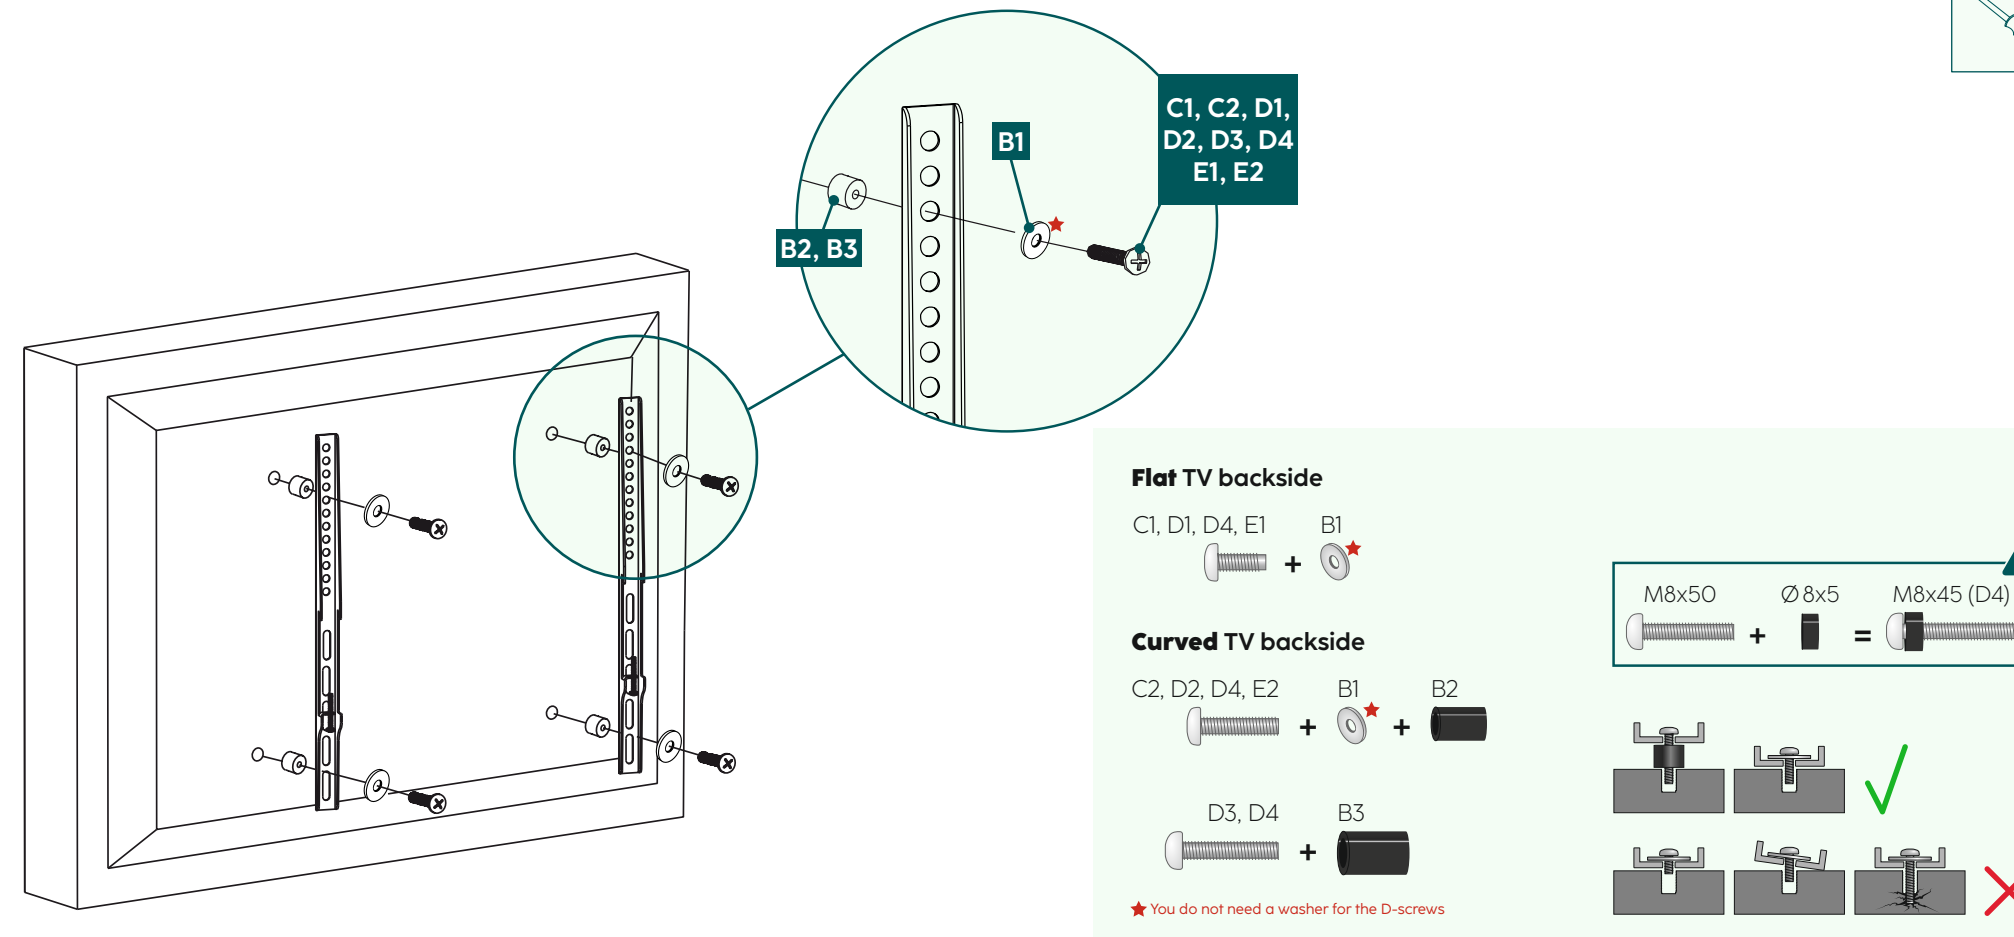

Required tools

Installation kit

A1		8x70 (x4)	D1		M8x12 (x4)
A2		Ø10x60 (x4)	D2		M8x20 (x4)
A3		M8 (x4)	D3		M8x30 (x4)
B1		M6 (x4)	D4		M8x50 (x4)
B2		Ø8x10 (x4)	E1		M4x12 (x4)
B3		Ø8x20 (x4)	E2		M4x20 (x4)
C1		M6x12 (x4)	F1		(x1)
C2		M6x20 (x4)			

1 Drilling the holes

2 Wall mounting the bracket

3 Mounting on backside of the TV

4 Adjustment & Fixing