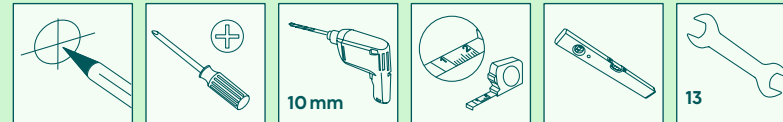

 Do you need more help?

Scan QR or visit: support.hama.com/00220807

We are so happy you chose a hama product.

Enjoy using it!

Raccolta Carta

hama

00
220807

Quick Installation Guide

Required tools

Installation kit

A1		8x70 (x4)	D1		M8x12 (x4)
A2		Ø10x60 (x4)	D2		M8x20 (x4)
A3		M8 (x4)	D3		M8x30 (x4)
B1		M6 (x4)	D4		M8x50 (x4)
B2		Ø8x10 (x4)	E1		M4x12 (x4)
B3		Ø8x20 (x4)	E2		M4x20 (x4)
C1		M6x12 (x4)	F1		(x1)
C2		M6x20 (x4)			