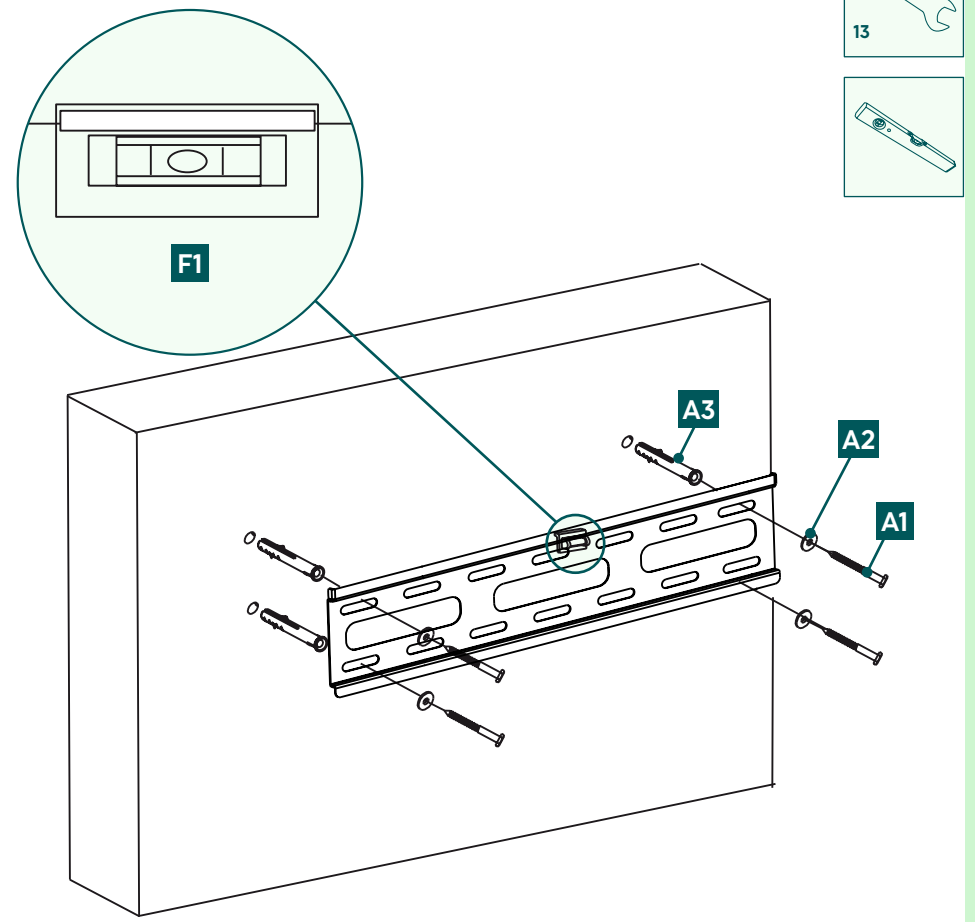

Required tools

Installation kit

A1		8x70 (x4)	D1		M8x12 (x4)
A2		Ø10x60 (x4)	D2		M8x20 (x4)
A3		M8 (x4)	D3		M8x30 (x4)
B1		M6 (x4)	D4		M8x50 (x4)
B2		Ø8x10 (x4)	E1		M4x12 (x4)
B3		Ø8x20 (x4)	E2		M4x20 (x4)
C1		M6x12 (x4)	F1		(x1)
C2		M6x20 (x4)			

1 Drilling the holes

2 Wall mounting the bracket

3 Mounting on backside of the TV

4 Adjustment & Fixing