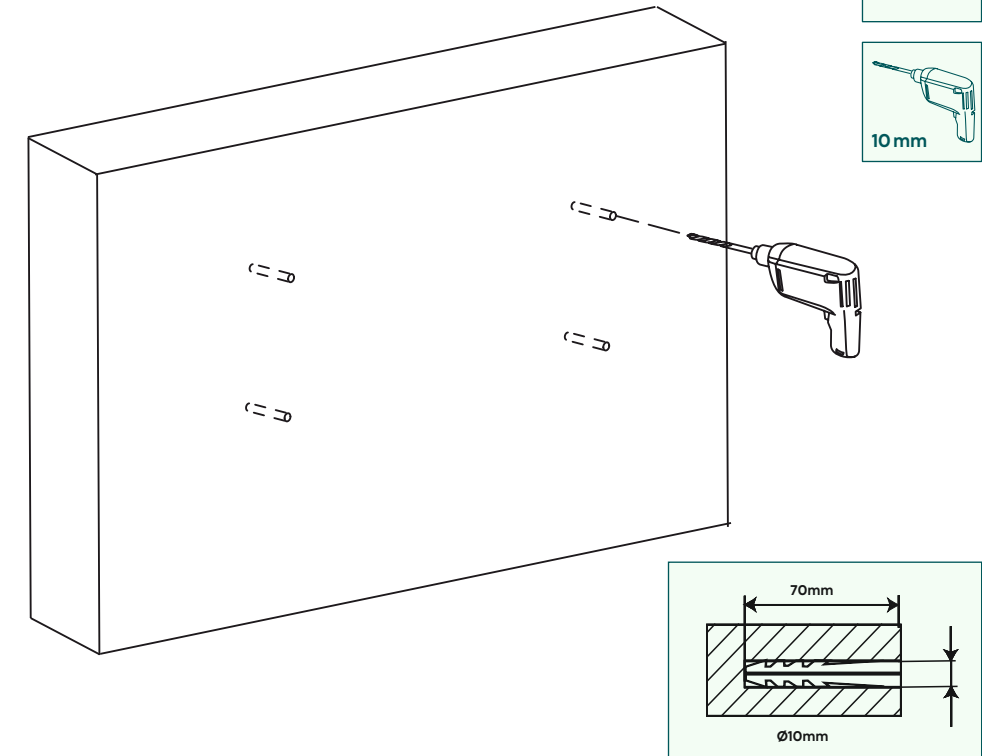

Required tools

Installation kit

A1		8x70 (x4)	D1		M8x12 (x4)
A2		Ø10x60 (x4)	D2		M8x20 (x4)
A3		M8 (x4)	D3		M8x30 (x4)
B1		M6 (x4)	D4		M8x50 (x4)
B2		Ø8x10 (x4)	E1		M4x12 (x4)
B3		Ø8x20 (x4)	E2		M4x20 (x4)
C1		M6x12 (x4)	F1		(x1)
C2		M6x20 (x4)			

1 Drilling the holes

2 Wall mounting the bracket

3 Mounting on backside of the TV

4 Adjustment & Fixing