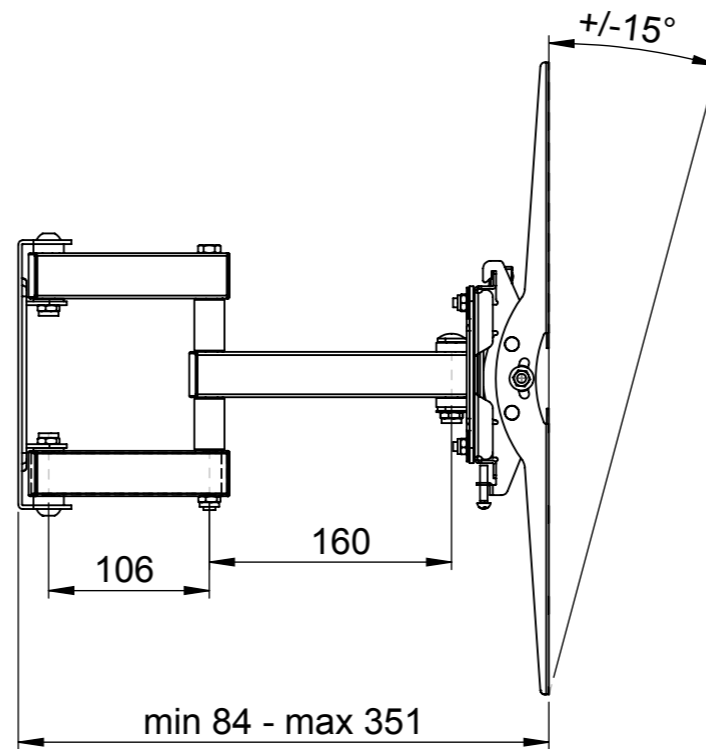

The transmission and reproduction of this document, utilization and communication of its contents are strictly prohibited unless expressly authorized. Offenders will be liable to pay damages. All rights in the event of patent, utility model or design patent registration reserved.

Weißgabe sowie Vervielfältigung dieses Dokuments, Verwertung und Mitteilung seines Inhalts sind verboten, soweit nicht ausdrücklich gestattet. Zuwiderhandlungen verpflichten zu Schadenersatz. Alle Rechte für den Fall der Patent-, Gebrauchsmuster- oder Geschmacksmerkmalarbeitung vorbehalten.

Eigentumsrechte

Die in dieser Zeichnung enthaltenen Informationen sind alleiniges Eigentum der Hama GmbH & Co. KG. Der Nachbau einzelner Teile oder im Ganzen sind ohne schriftliche Genehmigung der Hama GmbH & Co. KG verboten.

The information contained in this drawing is the sole property of Hama Company. Any reproduction in part or as a whole without the written permission of Hama Company is prohibited.

Alle Maße in mm / all dimensions in mm

hama

Allgemein-
toleranzen
DIN ISO 2768-mK

DIN 6 T1 -
Proj.methode 1

Rohabmessung:

Material:
Gewicht (kg): 0.008

Lagerplatz:

Datum	Name
Erstellt 08.12.2017	K.Kimmerle
Gepr.	
Freig.	

Benennung / Description:
TV-Wandhalterung / wall bracket

Hama GmbH & Co KG
86653 Monheim/Germany
www.hama.com

Artikelnummer / Part Number:
00118125

Status In Arbeit	Format A3
Maßstab / Scale 1:5	Blatt / von 1 / 1

Rev	Änderung	Datum	Name	Schutzvermerk ISO 16016 beachten	Identnummer: 0000056663